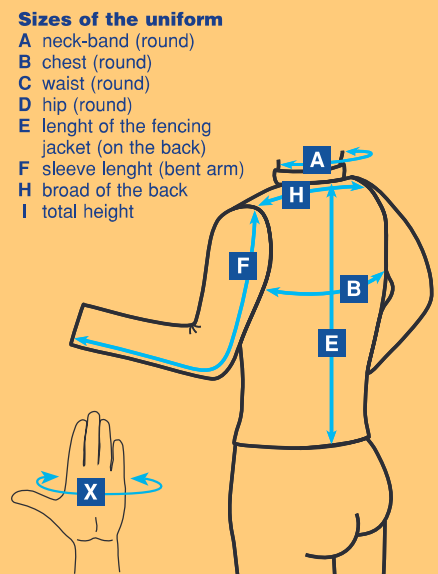

Sizes of the uniform
A neck-band (round)
B chest (round)
C waist (round)
D hip (round)
E lenght of the fencing jacket (on the back)
F sleeve lenght (bent arm)
H broad of the back
I total height